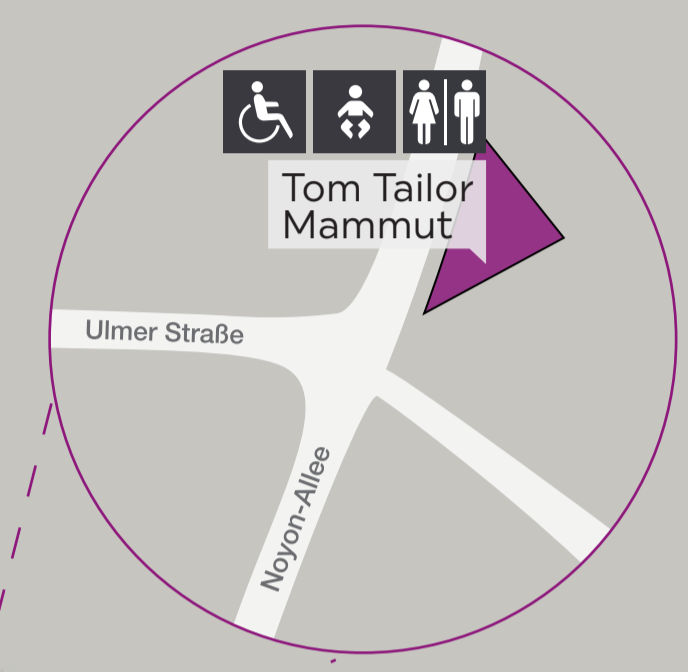

Seidensticker
Schiesser
Sigikid
Petit Bateau
Crocs

Sunglass Hut
Scotch & Soda
Converse
Superdry
Oakley
new brand coming soon
McDonald's
Vero Moda
Jack & Jones

Möve
Ravensburger
Le Creuset
Lambert
Estella
Home & Cook

OUTLET CITY Service Center & Reisebank

Boss Sample Store

500m ↗

P₃₋₇ ATM EC
Accessibility icons: wheelchair, stroller, baby carriage, downward arrow.